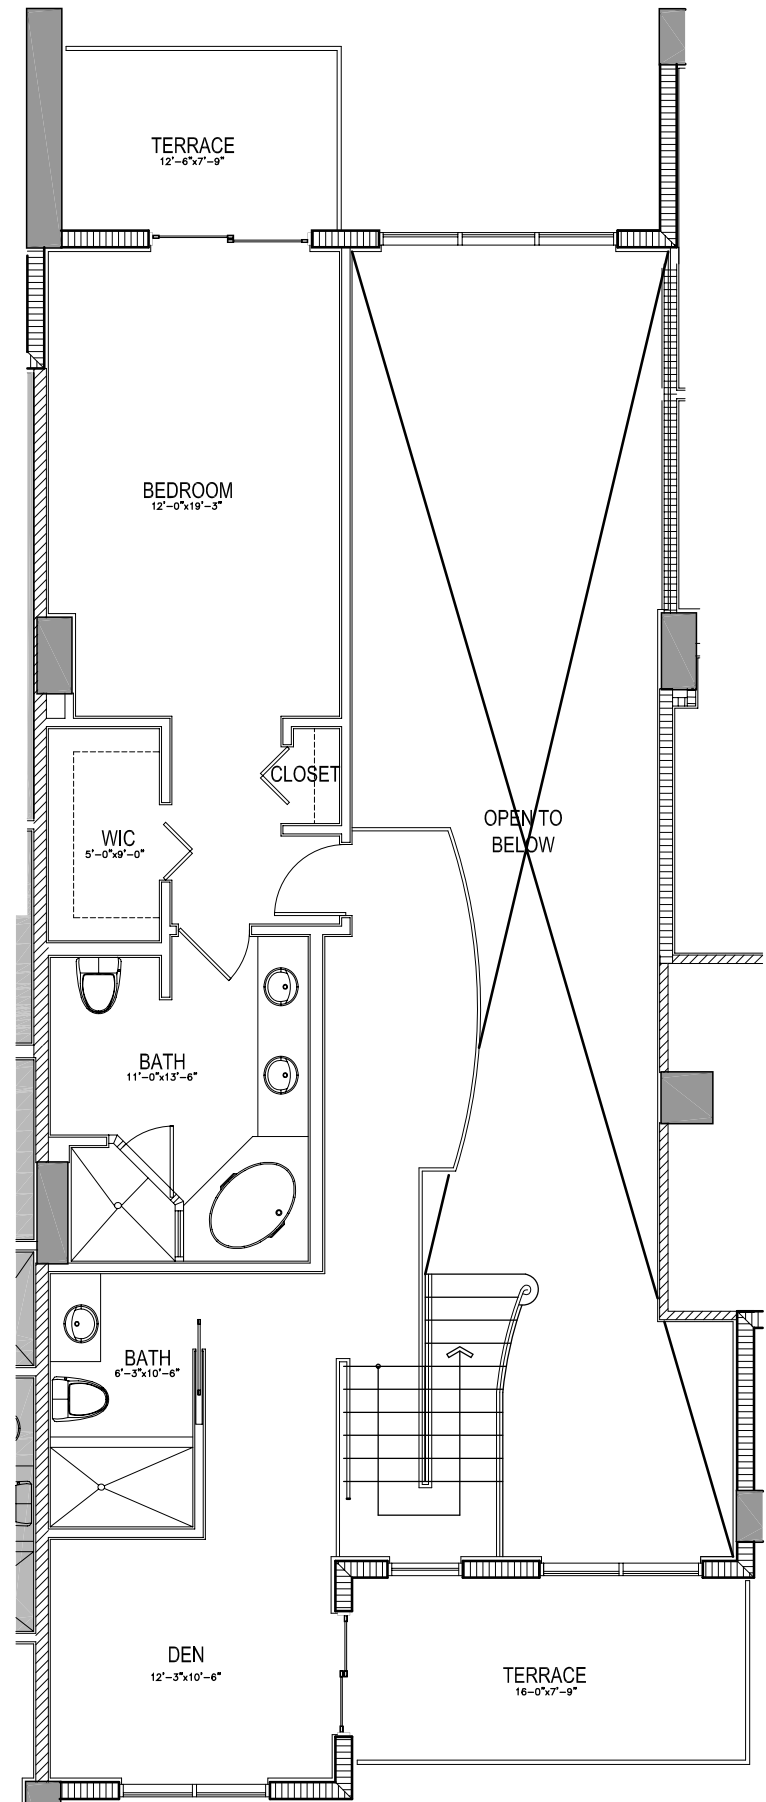

LOWER LEVEL

UPPER LEVEL

UNIT F
2 BED/3 BATH
+DEN

A/C Square Feet	2,408
Non A/C Square Feet	511
Total	2,919