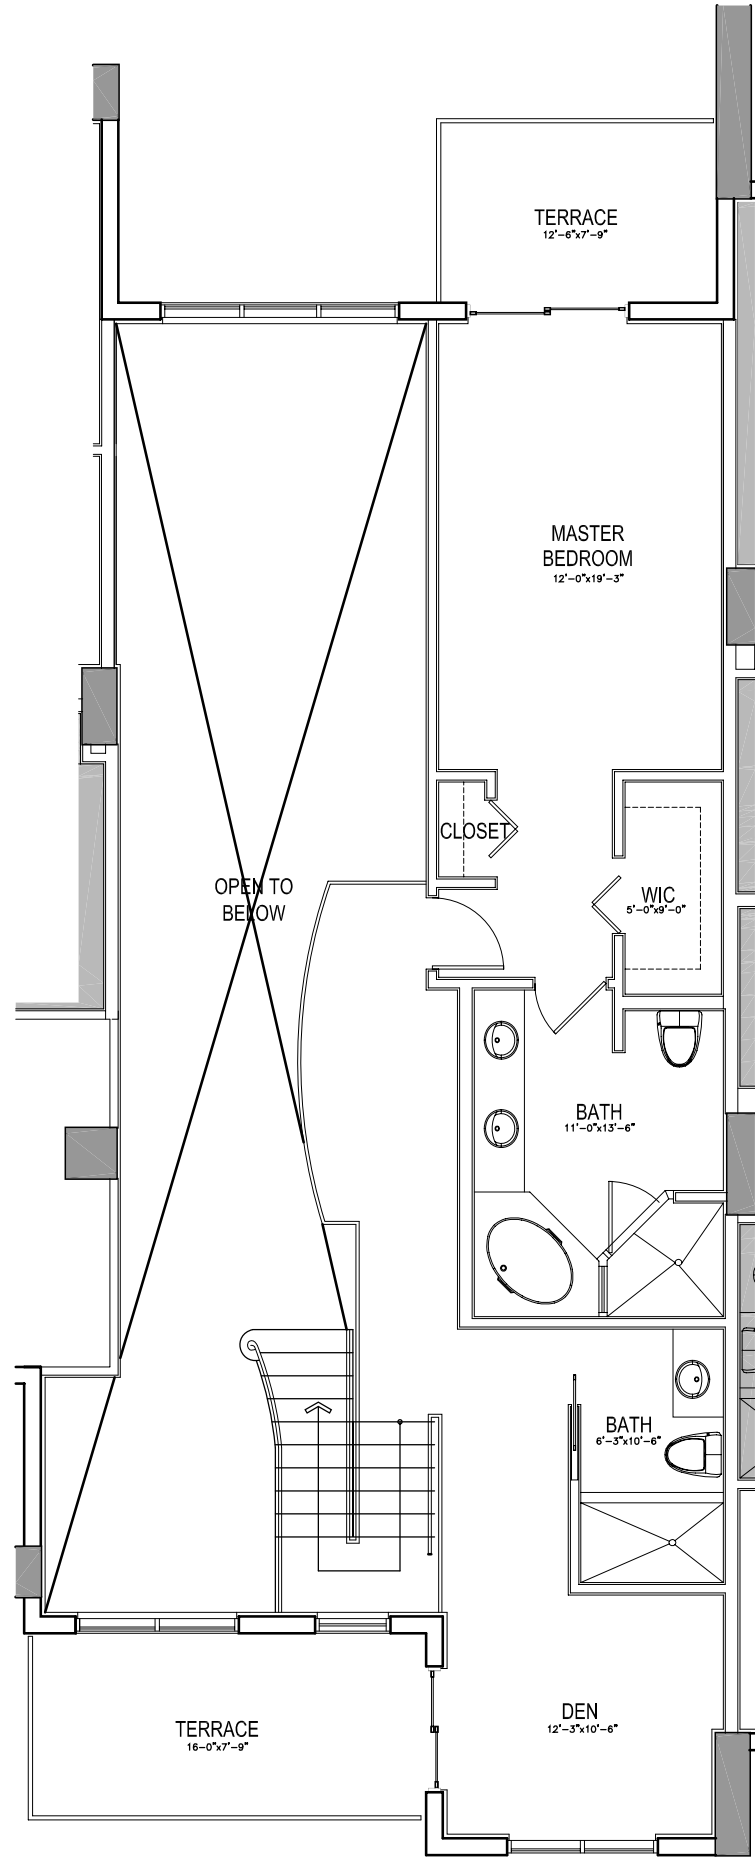

LOWER LEVEL

UPPER LEVEL

UNIT F1
3 BED/3 BATH
+2 DENS

A/C Square Feet	2,481
Non A/C Square Feet	511
Total	2,992