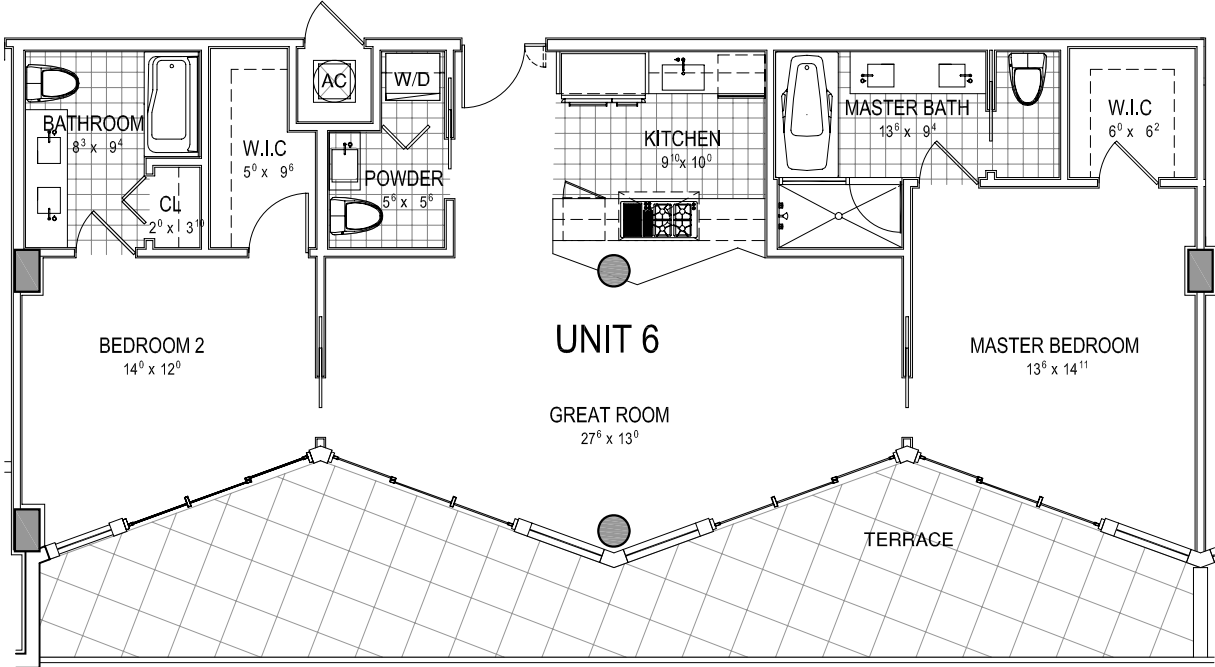

BIJOU

floor plan

key plan

UNIT 6

Total: 1677 s.f