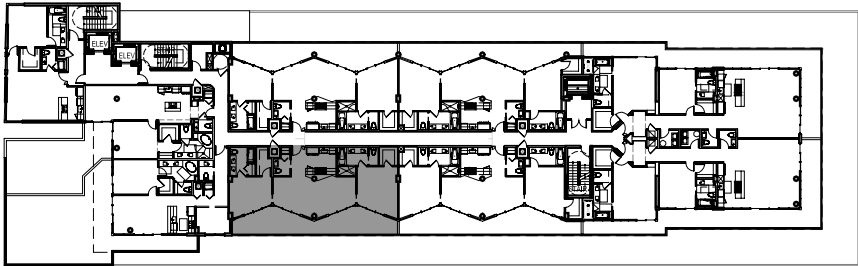

BIJOU

floor plan

key plan

UNIT 6

Total: 1677 s.f