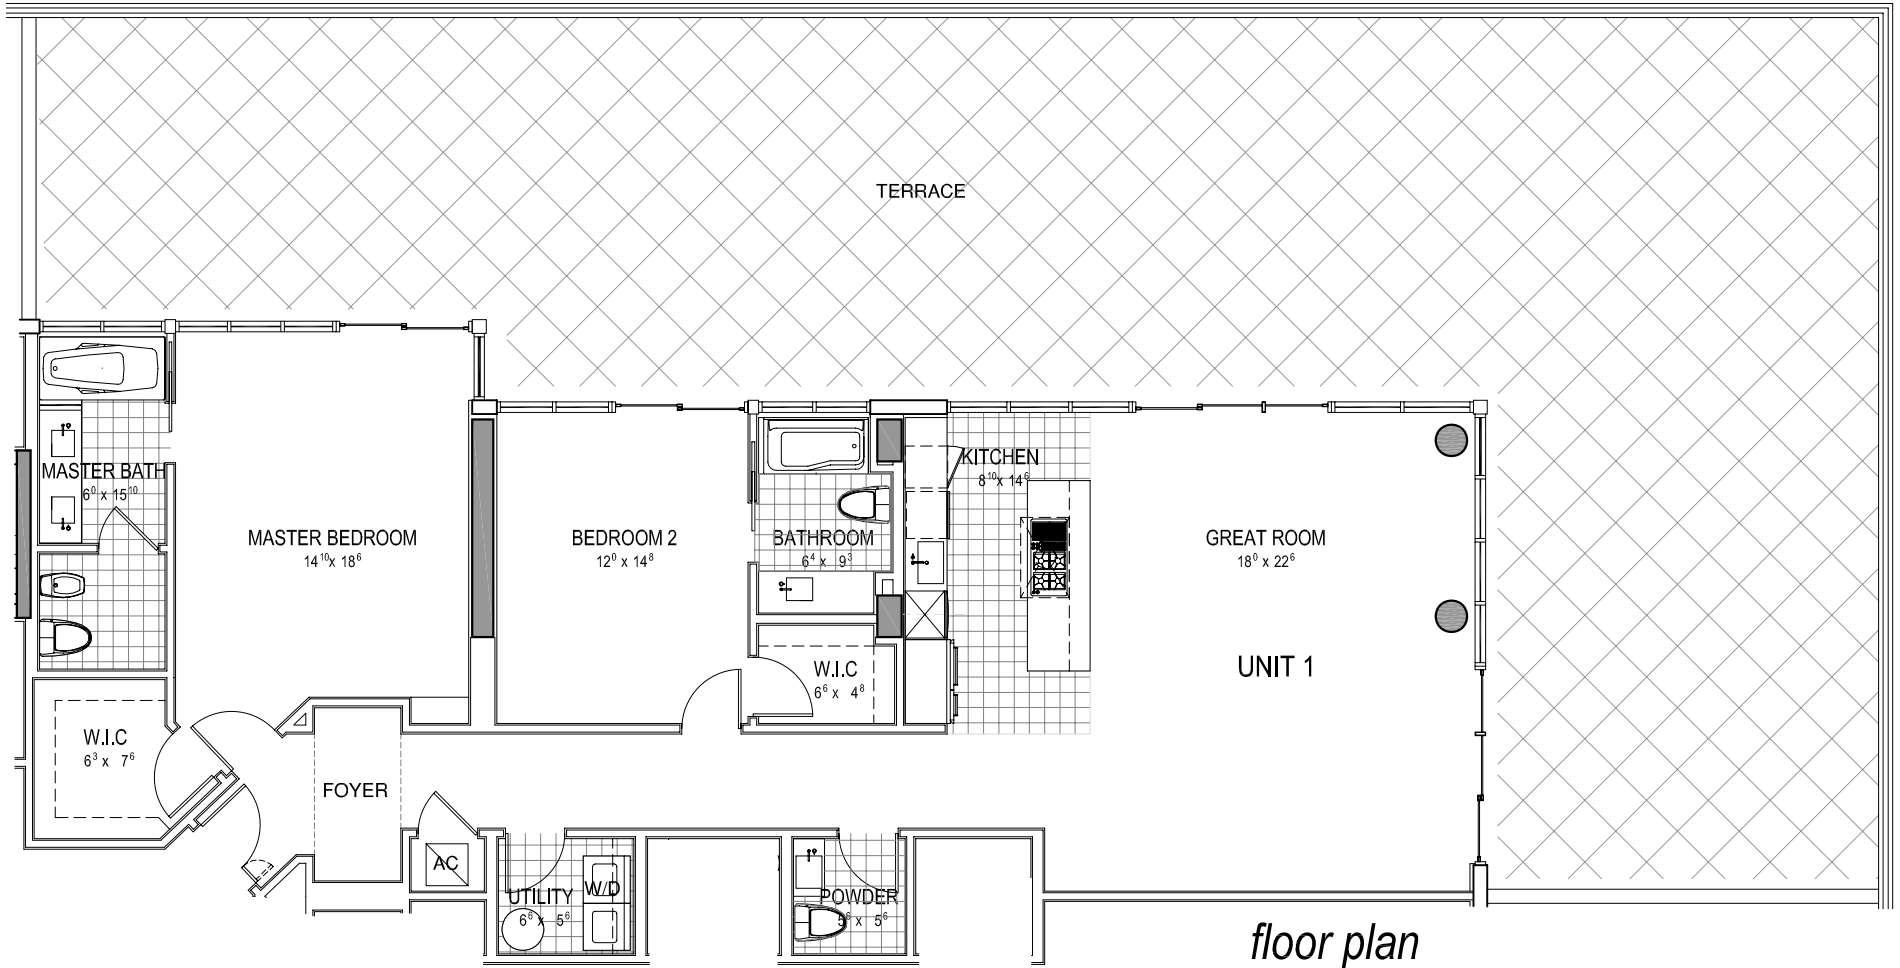

BIJOU

key plan

UNIT 1 (at 2nd. floor)

Total: 3,732 s.f