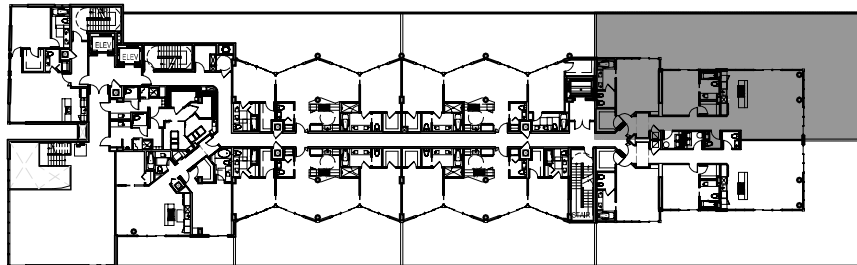

BIJOU

key plan

UNIT 1 (at 2nd. floor)

Total: 3,732 s.f