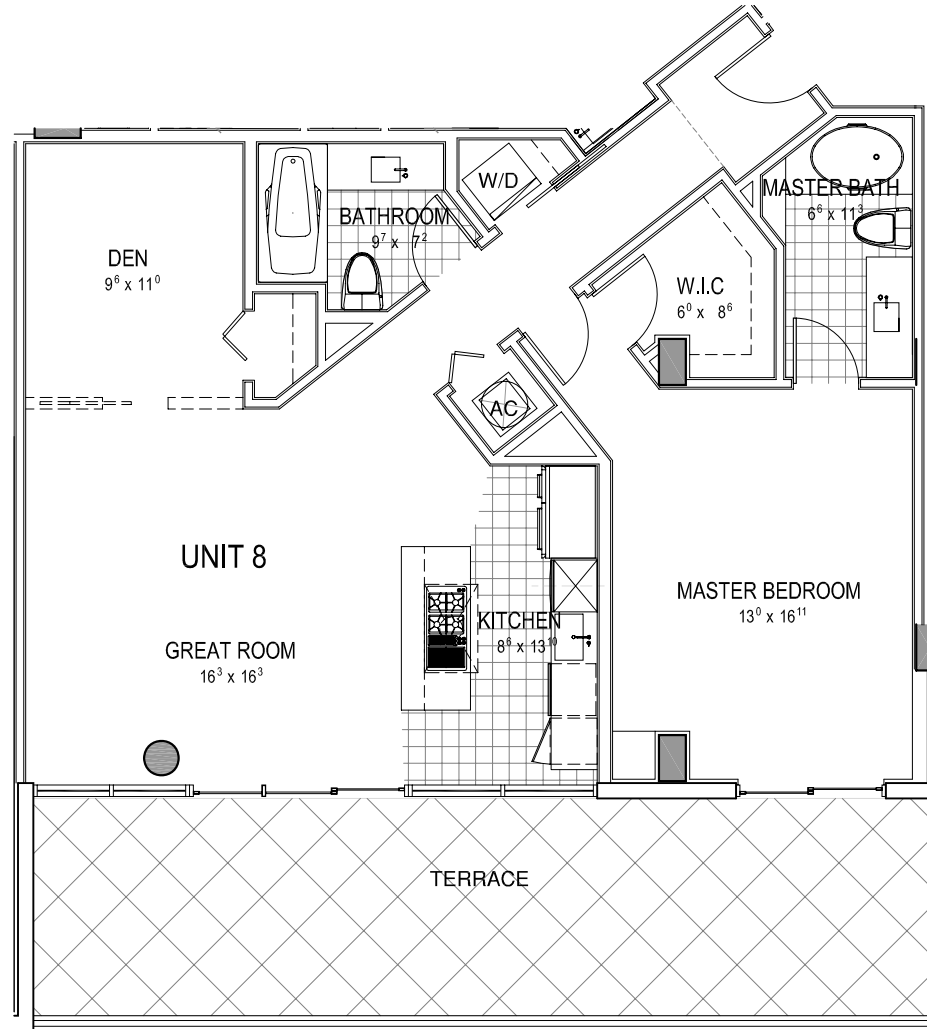

# BIJOU

*floor plan*

*key plan*

**UNIT 8** (at 2nd. floor)

Total: 1,554 s.f