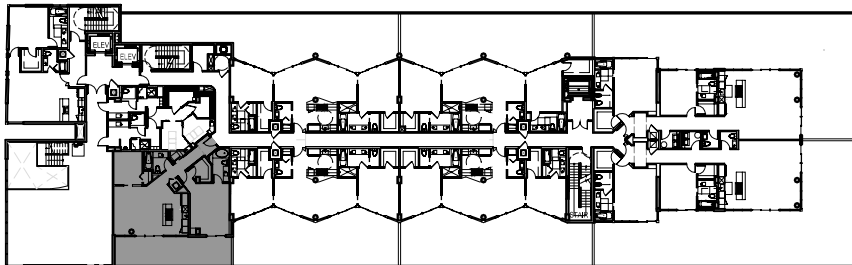

# BIJOU

*floor plan*

*key plan*

**UNIT 8** (at 2nd. floor)

Total: 1,554 s.f