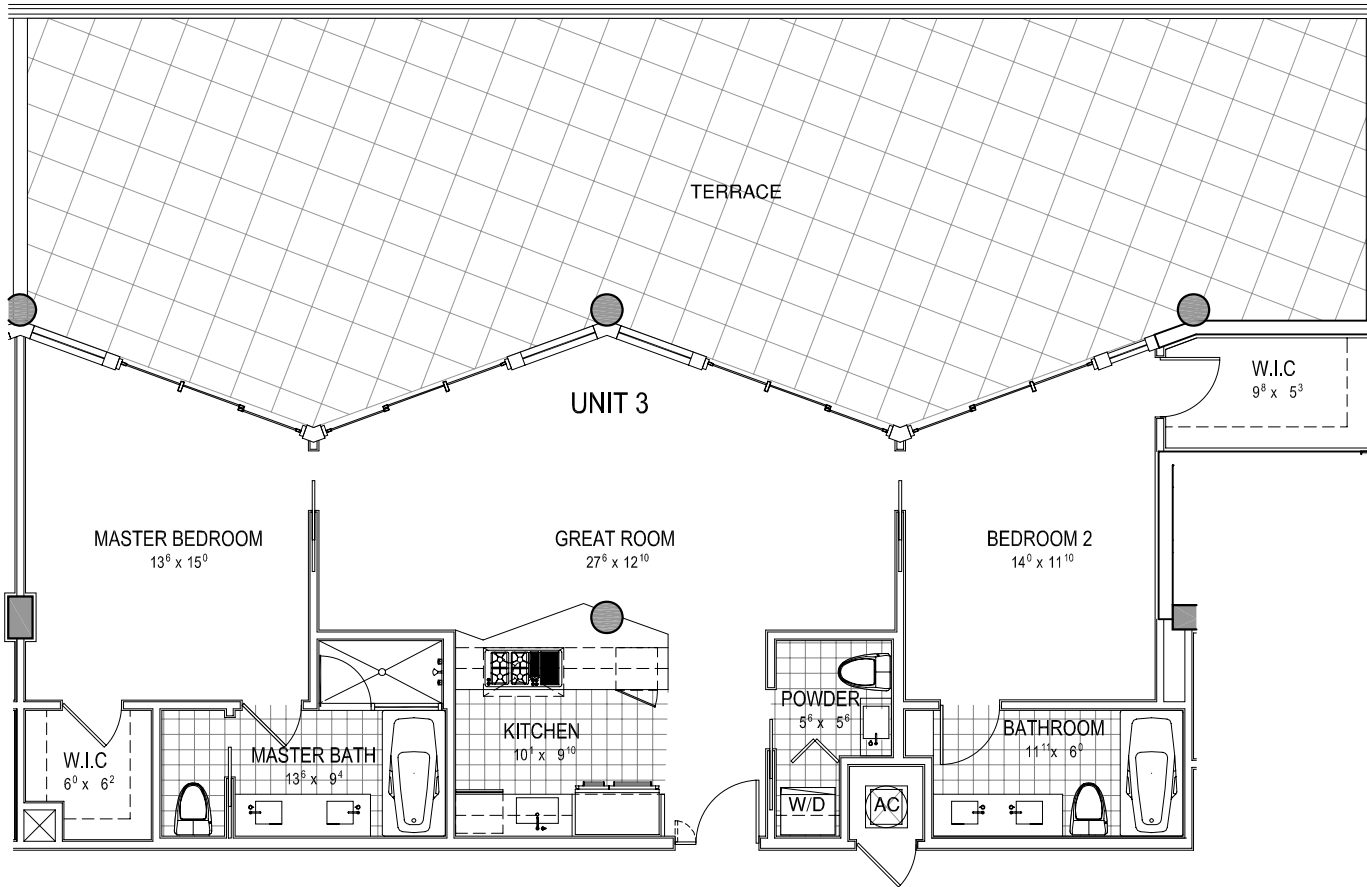

BIJOU

floor plan

key plan

UNIT 3 (at 2nd. floor)

Total: 2,381 s.f