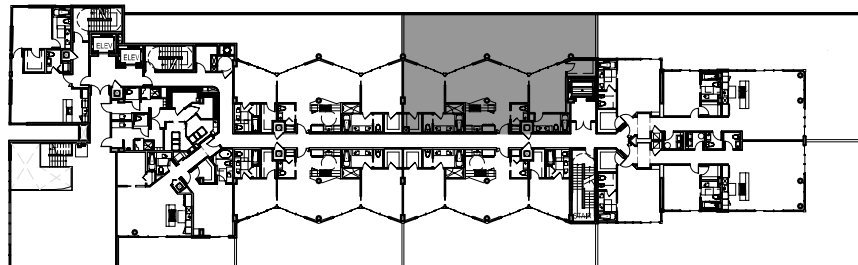

BIJOU

floor plan

key plan

UNIT 3 (at 2nd. floor)

Total: 2,381 s.f